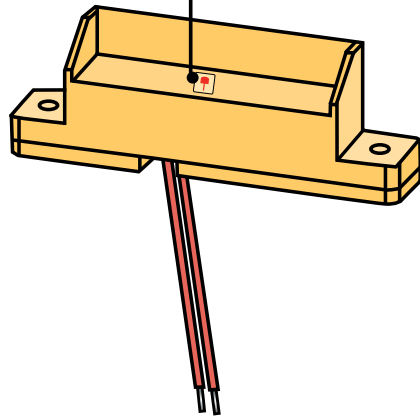

Location of Sensor

View A-A

## SWITCH ASSEMBLY

Part No.: 038

Housing Material: ABS, White

PROPERTY OF NORAM