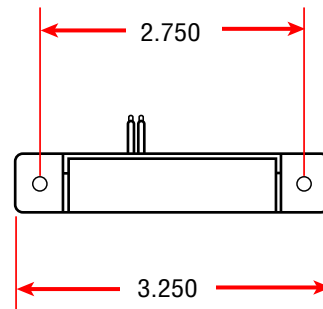

Location of Sensor

View A-A

## SWITCH ASSEMBLY

Part No.: 038

Housing Material: ABS, White

PROPERTY OF NORAM