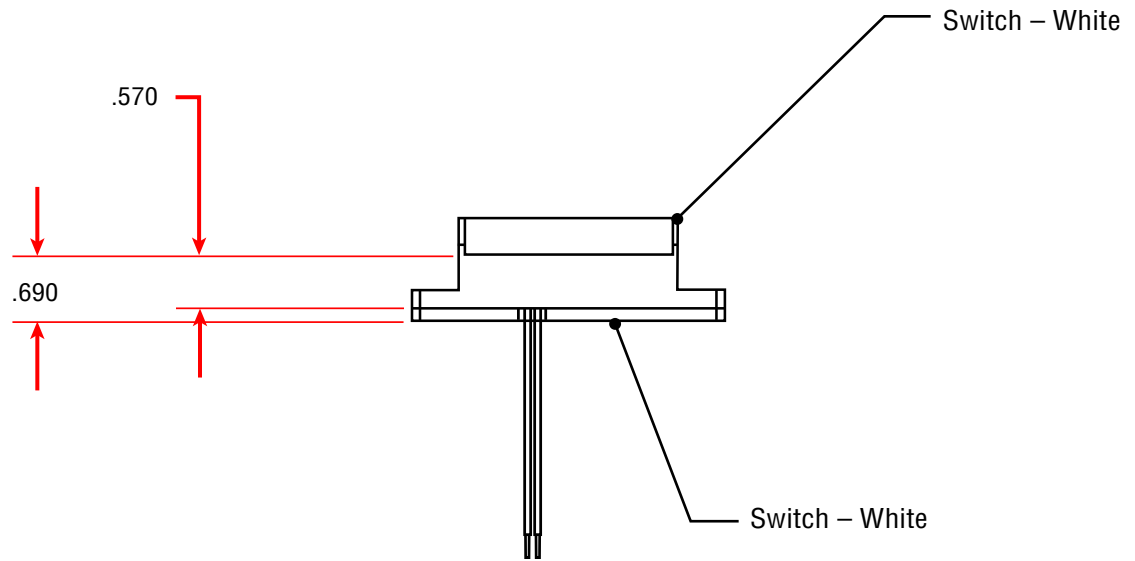

Location of Sensor

View A-A

## SWITCH ASSEMBLY

Part No.: 038

Housing Material: ABS, White

PROPERTY OF NORAM